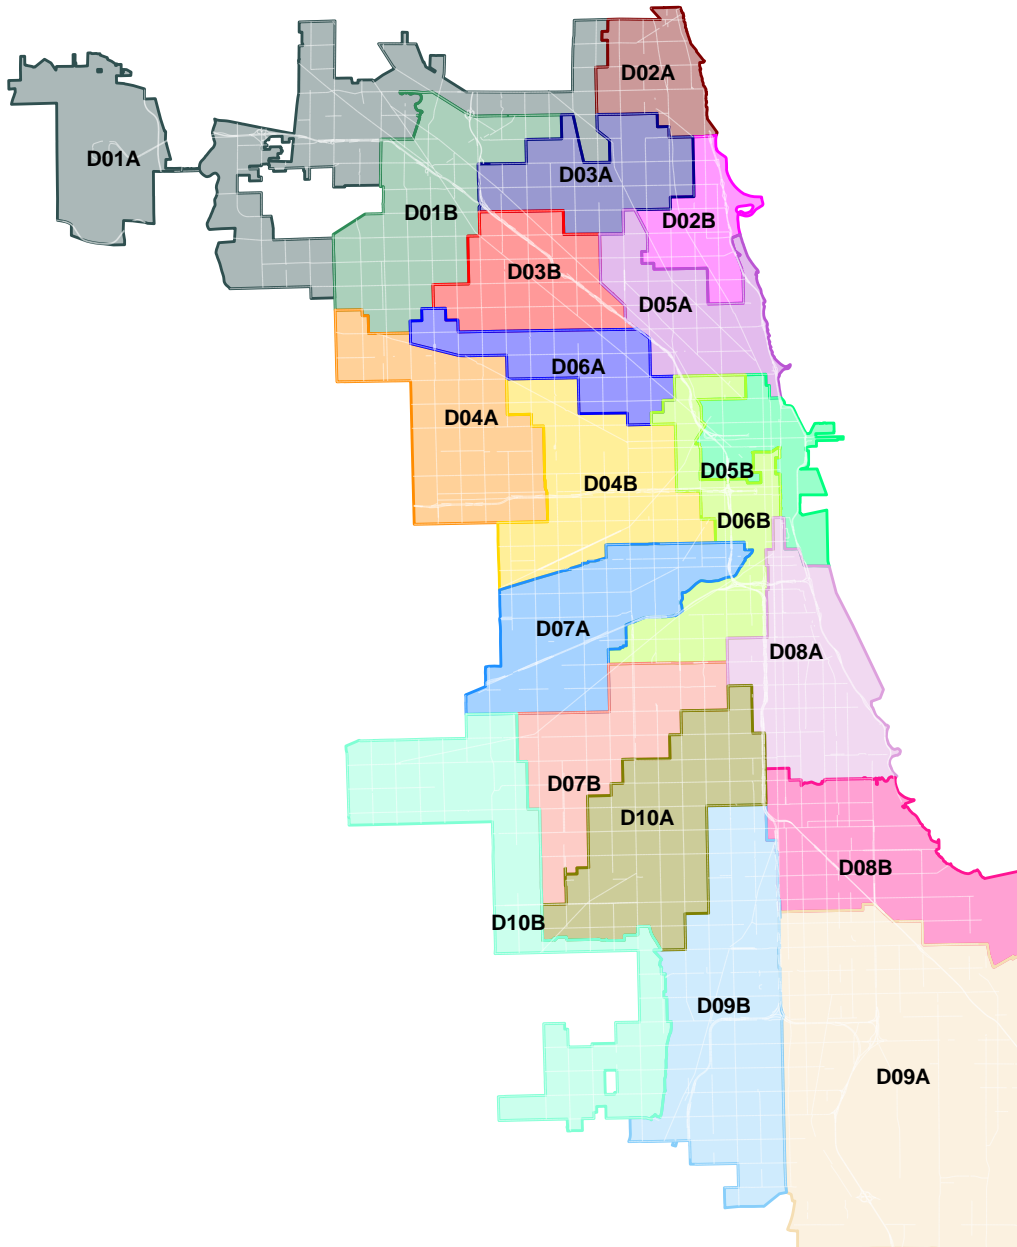

ERSB Community Map

- D01A** – O'Hare / Norwood Park
- D01B** – Jefferson Park / Portage Park
- D02A** – Rogers Park / West Ridge
- D02B** – Uptown / Lakeview
- D03A** – Albany Park / Lincoln Square
- D03B** – Irving Park / Logan Square
- D04A** – Austin / West Garfield Park
- D04B** – East Garfield / North Lawndale
- D05A** – Lincoln Park / Old Town
- D05B** – Streeterville / River North
- D06A** – West Town / Cragin
- D06B** – Chinatown / University Village
- D07A** – Pilsen / Little Village
- D07B** – Gage Park / Back of the Yards
- D08A** – Bronzeville / Hyde Park
- D08B** – Woodlawn / South Shore
- D09A** – Calumet Heights / Hegewisch
- D09B** – Washington Heights / Auburn Gresham
- D10A** – West Englewood / Ashburn
- D10B** – Midway / Mt. Greenwood